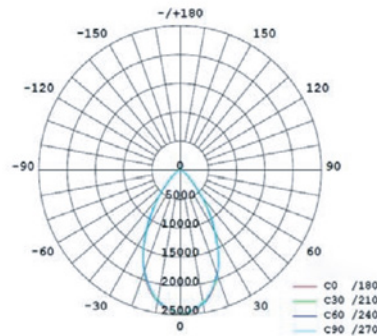

Technical data

Code	Power^[W]	Luminosity^[Lm]	Efficiency^[Lm / W]	Colour Temp.^[K]	Dimensions^[mm]	Weight^[kg]
TR60WW/NW/W-S/BK	60	>6600	>110	4000K/5700K/6500K	330x178x110	3.9
TR120WW/NW/W-S/BK	120	>13200	>110	4000K/5700K/6500K	644x178x110	3.9
TR200WW/NW/W-S/BK	200	>22000	>110	4000K/5700K/6500K	965x178x110	6.7
TR240WW/NW/W-S/BK	240	>26400	>110	4000K/5700K/6500K	965x178x110	6.7
TR400WW/NW/W-S/BK	400	>44000	>110	4000K/5700K/6500K	965x178x110	6.7

Accessories

Product code	Suspension system	Application system	Embedding clips	Emergency kit	0-10V Dim. driver	DALI Driver	Sensor
TR-60 / TR-120	✓	✓		External	0-10	NA	External
TR-200 / TR-240 / TR-400	✓	✓		External	0-10	✓	External

Photometric diagrams

Packaging info

Power^[W]	Packing	Dimensions^[mm]	Net	Outer Carton Size^[mm]	Outer Box G.W.
60 W	1 pc /carton, without inner box	330 x 178 x 110	3.1	375 x 220 x 165	3.9
120 W	1 pc /carton, without inner box	644 x 178 x 110	3.9	690 x 220 x 165	4.8
200 W	1 pc /carton, without inner box	965 x 178 x 110	6.7	1010 x 220 x 165	7.7
240 W	1 pc /carton, without inner box	965 x 178 x 110	6.7	1010 x 220 x 165	7.7
400 W	1 pc /carton, without inner box	965 x 178 x 110	6.7	1010 x 220 x 165	7.7